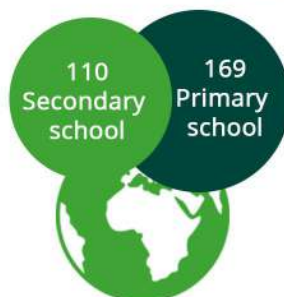

17 IBDP Subjects Offered
100% Pass rate

15 IBDP Students

15 International GCSE
Subjects Offered
100% Pass rate

30 Student
Nationalities

48 Extra Curricular Activities

Scholarship Programme
Awarded for Academic Achievement
since 2014